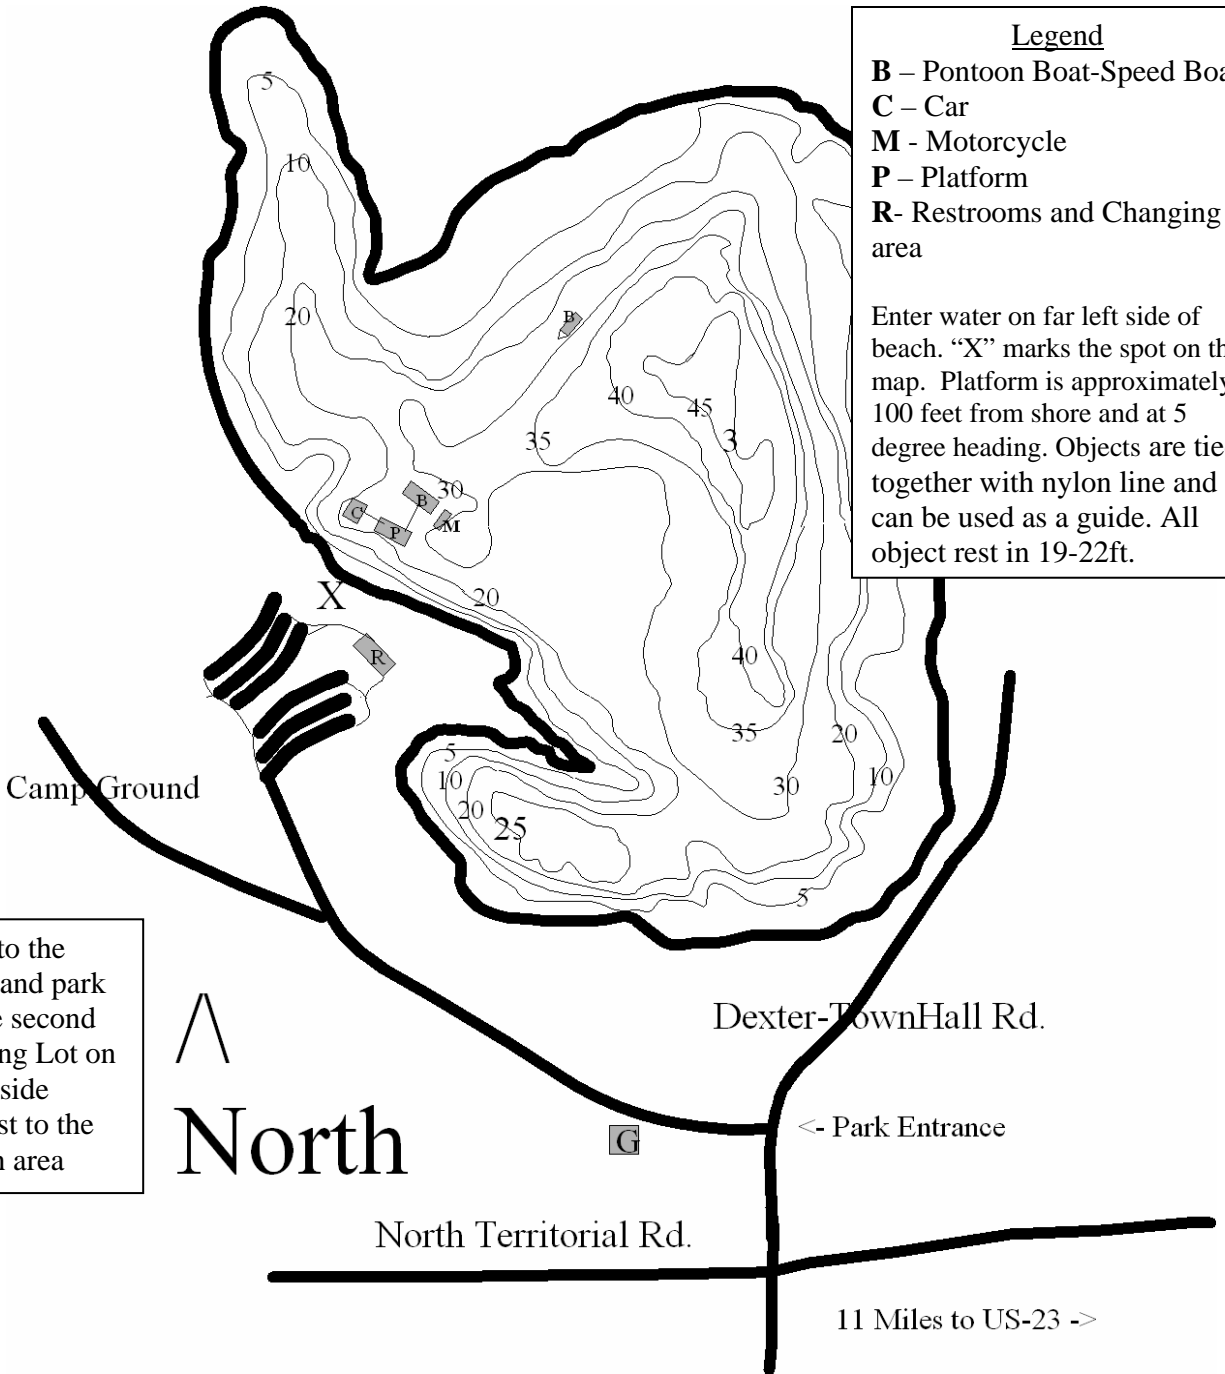

Silver Lake

Legend
B – Pontoon Boat-Speed Boat
C – Car
M - Motorcycle
P – Platform
R- Restrooms and Changing area

Enter water on far left side of beach. “X” marks the spot on the map. Platform is approximately 100 feet from shore and at 5 degree heading. Objects are tied together with nylon line and can be used as a guide. All object rest in 19-22ft.

Stay to the right and park in the second parking Lot on right side closest to the beach area

North

11 Miles to US-23 ->